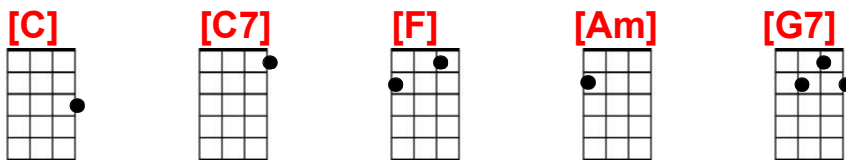

# You Are My Sunshine

(Start on G)

Intro: Please don't [C] take my [G7] sunshine a-[C]way.[G7]

## Verse 1

You are my [C] sunshine, my only sunshine, [C7]

You make me [F] happy when skies are [C] gray [C7]

You'll never [F] know, dear, how much I [C] love you. [Am]

Please don't [C] take my [G7] sunshine a-[C]way. [G7]

## Verse 2

The other [C] night, dear, as I lay sleeping, [C7]

I dreamed I [F] held you in my [C] arms [C7]

When I a-[F]woke, dear, I was mis-[C]taken, [Am]

So I [C] hung down my [G7] head and I [C] cried. [G7]

## Verse 3 (Repeat of Verse 1)

You are my [C] sunshine, my only sunshine, [C7]

You make me [F] happy when skies are [C] gray [C7] You'll never

[F] know, dear, how much I [C] love you. [Am]

Please don't [C] take my [G7] sunshine a-[C]way.